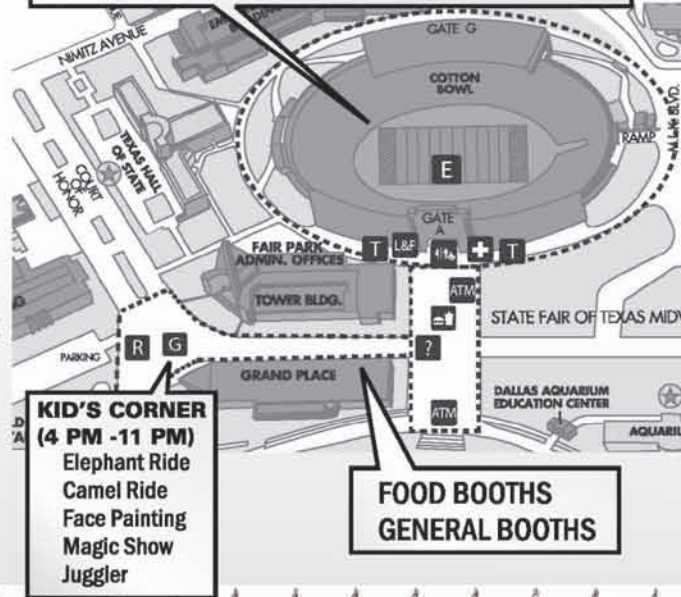

SPONSORS

EVENT	SB INTERNATIONAL INC	SILVER	MERATICKET.COM
MEDIA PARTNER	FUNASIA	SILVER	TRANSGLOBAL TECHNOLOGIES INC
GRAND	GUPTA AGARWAL FOUNDATION	BRONZE	AMERICAN AIRLINES
GRAND	SONY TV	BRONZE	CAPITAL ONE
DIAMOND	PEPSICO	BRONZE	DAVIS & ASSOCIATES
PLATINUM	TV ASIA	BRONZE	GENGHIS GRILL
PLATINUM	ZEE TV	BRONZE	GIDEON MATH & READING
GOLD	GUPTA & ASSOCIATES	BRONZE	KIMBERLY CLARK
GOLD	IMAGINE DIL SE	BRONZE	LEE LAW FIRM PLLC
GOLD	MY DEALS HUB.COM	BRONZE	MICROPIX CREATION
GOLD	MY TAX FILER	BRONZE	MONEYGRAM
GOLD	ONCOLOGY CENTER OF SOUTHWEST	BRONZE	PATEL BROS
GOLD	TEXAS PROFAB	BRONZE	TAJ MAHAL IMPORTS/CHAAT HOUSE
SILVER	AEGIS GLOBAL	BRONZE	TRAVEL KING INC
SILVER	CITI BANK	BRONZE	UNIVERSITY OF DALLAS
SILVER	ENCORE ENTERPRISES	BRONZE	VONAGE
SILVER	INDIA BAZAAR		DISH
SILVER	MAYURI		DISCOUNTED AIR.COM

COTTON BOWL STADIUM - MAIN STAGE

4:30 Community Performances
7:00 Ram Leela
7:45 Ravan Dahan and Fireworks
8:30 Mika and Anushka Manchanda
11:30 Fireworks

INDIVIDUAL SPONSORS

YASMIN & SATISH GUPTA	EVENT
RAJNEESH & DR NARESH GUPTA	GOLD
SHARDA & UK GUPTA	GOLD
VK GUPTA & FAMILY	GOLD
GEETA & PAUL PANDIAN	SILVER
NUTAN ARORA	SILVER
SMITA & DR BHARAT SANGANI	SILVER
ALKA & SANJEEV KHANNA	BRONZE
LATA & CHAT GANESH	BRONZE
LATA & SANTE CHARY	BRONZE
DRS PALLAVI & DEEPAK CHAVDA	BRONZE
PROMILA & RAMESH GUPTA	BRONZE
PRATHIBA & DR RAJ TANNA	BRONZE
ARCHANA GOTEWAL & VIGYAN	FAMILY SPONSOR
BALBIR & NIRMAL NILVI	FAMILY SPONSOR
BHAVANA & YASH PARMAR	FAMILY SPONSOR
DHATRI & RK PANDIT	FAMILY SPONSOR
KALPANA & KISHORE FRUITWALA	FAMILY SPONSOR
PRABHA & RAGHAV MOHAN	FAMILY SPONSOR
RAMAN KOVELAMUDI	FAMILY SPONSOR
EDITH & BRIAN BLACKMAAR	GENERAL DONOR
SAILESH NEGANDHI	GENERAL DONOR
VANDA & DR JAI KUMAR	GENERAL DONOR

BOOTH INFORMATION

1 TOM LEPPERT	29 KAURINA'S KULFI, LLC	48 ALWANI JEWELRY	72 MAHARAJA RESTAURANT	101 EKAL VIDYALAYA
2 DAVIS LAW FIRM	30 HOT N' SPICY	49 KAURINA'S KULFI, LLC	73 OLD TOWN CREMEARY / SHAHI	102 WORLD AFFAIRS COUNCIL
3 PEPSICO	31 PARADISE BIRYANI	50 MADRAS PAVILION	74 TV ASIA	103 AMERICAN AIRLINES
11 ZEE TV	32 INDIA CHAAT CAFE	51 OHRY'S INDIAN CUISINE	76 MY TAX FILER	104 4 TRUST MORTGAGE INC
13 MERATICKET.COM	33 DESIPLAZA.US	52 PARADISE INDIAN GRILLE	78 PATEL BROS	105 FILMY FLIX CORPORATION
14 INDIA BAZAAR	34 BANA-BHOJPURI ASSOC. OF NA	53 ST.MARY'S CHURCH	80 LEE ASSOCIATES	106 INDIAN FASHIONS - KANU K
15 IMAGINE DILSE TV	35 PRIMARY CARE CLINIC	54 TEACHER'S DRIVE	81 SONY TV	107 OTTIMMO, LLC
16 GIDEON MATH & READING	36 HINDU STUDENT'S ASSOCIATION	55 SWAMY NARAYAN SATSANG	84 FUN ASIA RADIO	108 DFW HINDU TEMPLE SOCIETY
17 COSMETIC DENTISTRY & KB GOLD UP ENTERPRISESCOS	37 PCANT	56 AMRUTH INDIAN KITCHEN	87 NEW SINGAPORE EMPORIUM -	109 SUNITA LAL
18 JAI HO RESTAURANT	38 JO JO CAR REPAIRING	57 ZORASTRIAN ASSOCIATION	88 CHINMAYA MISSION	110 SHAMIM KHAN JEWELRY
19 INDIA FLAVORS	39 NABILA LIAQUAT	58 RUCHI PALACE RESTAURANT	89 HINDU MAHA SABHA ASSOC.	111 MANTRA PAINTINGS
20 VINDU RESTAURANT	40 ALL VOI	59 SWAMY NARAYAN GURUKUL	90 DEVI SAREES	114 MLS OF DFW PRIORITYES
21 BOMBAY SWEETS	41 MUNEEB JEWELRY	60 SUNITA LAL	91 PERFECT TAX	115 STERLING HOTEL- GDIACC GRP.
22 CLAYPIT INDIAN RESTAURANT	42 AGLA, STATE NSPECTION & NETWORKING	61 JALSA RESTAURANT	93 ABIZERRAJ INTERNATIONAL	116 TEXAS COMPTROLLER-GDIACC GROUP
23 BOMBAY SIZZLERS PUB & GRILL	43 SISTAR MORTGAGE CO	62 MYDEALSHUB.COM	94 BURHAMMI GEMS	117 PRUDENTIAL INSURANCE
25 GOPAL RESTAURANT	44 KIDS NATION	64 MAYURI INDIA RESTAURANT	96 GENGHIS GRILL	118 MUTHU MUDALIAR - GDIACC GROUP
27 HOT BREADS	45 UNIVERSITY OF TEXAS	66 UNIQUE TOUCH	97 VONAGE PHONES	119 ASAD INSURANCE AGENCY - GDIACC GROUP
28 CHETTINAAD PALACE	46 UNOVON E-BASE TECHNOLOGIES	69 TAJ GROCERS	98 UNIVERSITY OF DALLAS - IRVING	120 GDIACC INFORMATION CENTER
	47 MAXIS HALDINGS	71 BAAL DAAN	99 SAISEEKERS ASSOCIATION	121 ALPHA MONTESSORI HOUSE
			100 CELEBRATIONS COLLECTIONS	122 A1 TRAVELS OWN MONEYGRAM